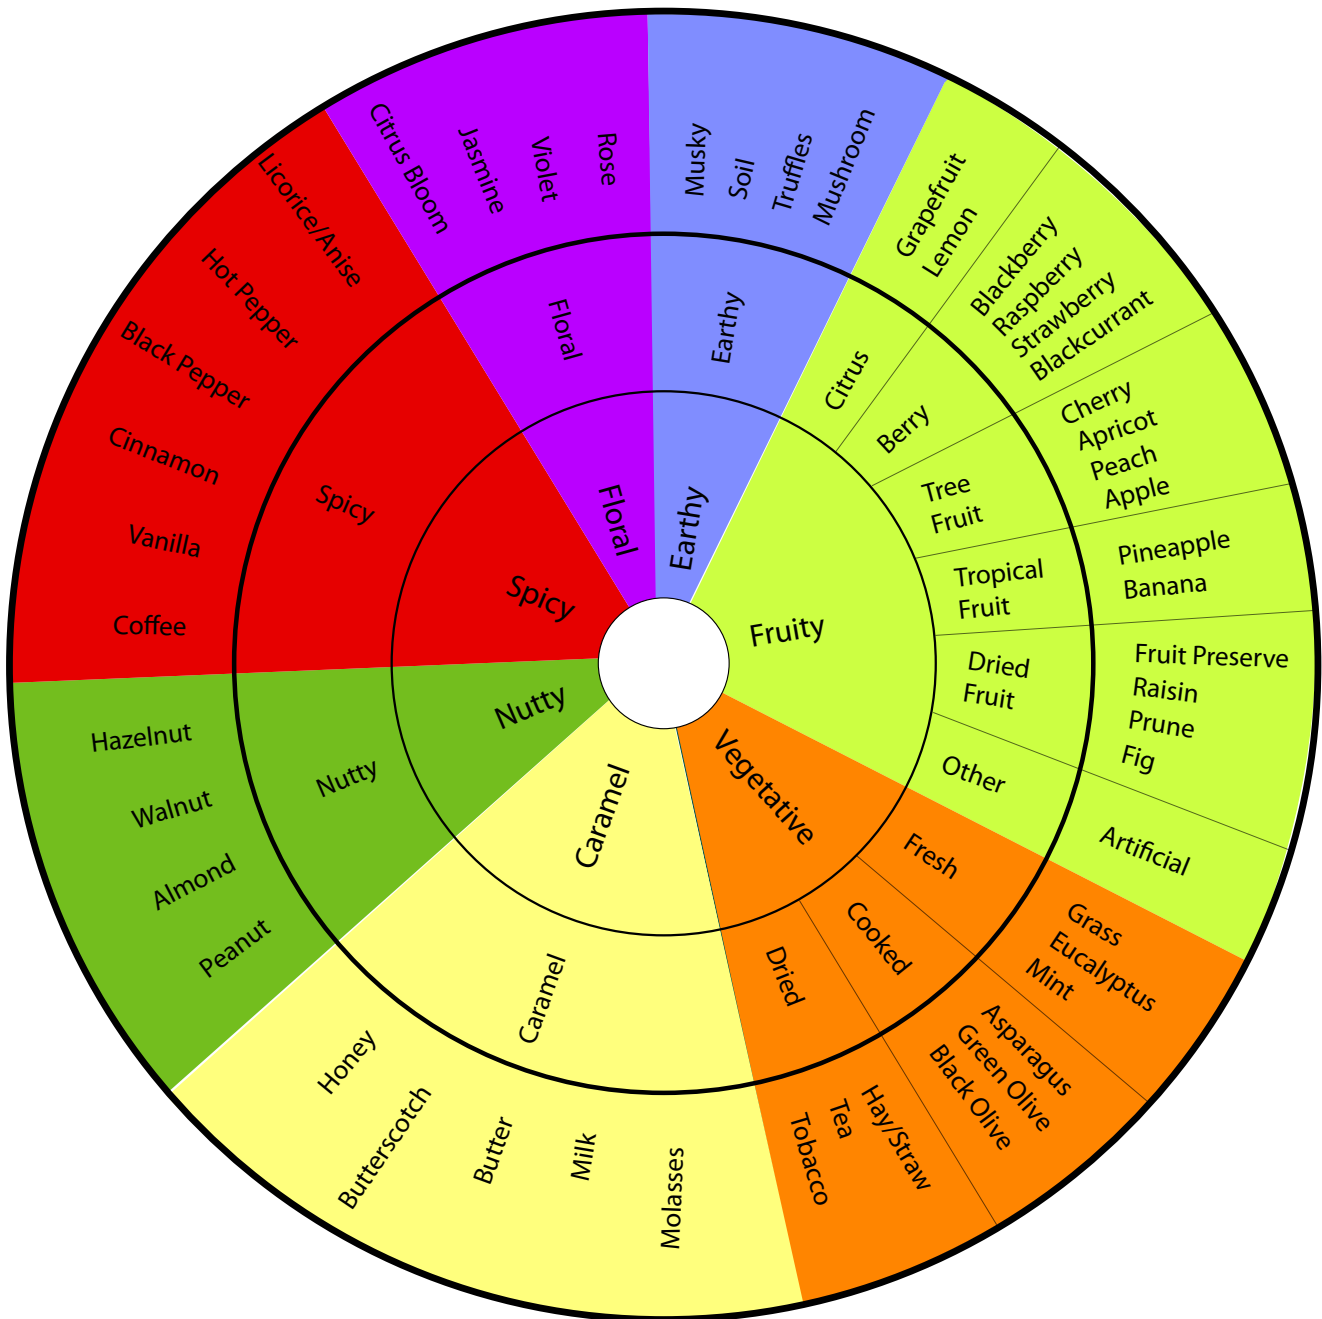

AMANO

ARTISAN CHOCOLATE

Visual Impressions:

Matt	Smooth
Glossy	Gritty
Silky	Dusted
Blotchy	Scratched

Texture Impressions:

Supple	Gritty	Fatty
Soft	Sticky	Dry
Smooth	Dense	Silky
Sleek	Waxy	